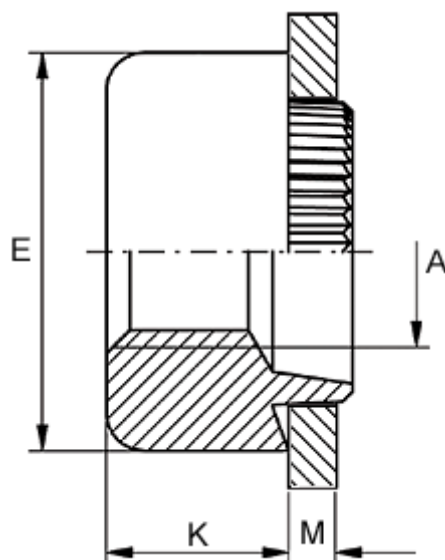

Article number: 12709000140120

Description: KLEE-coil 709 000 140.120

M14 Unhardened, zinc-pl. & chr. yellow

## Measures

Female thread A	= M14
Height K	= 10.0
Outer diameter E	= 25.0
Plate thickness	= 2.3 to 2.5
Recommended bore diameter for extreme load	= 19.0
Recommended bore diameter for normal use	= 20.0